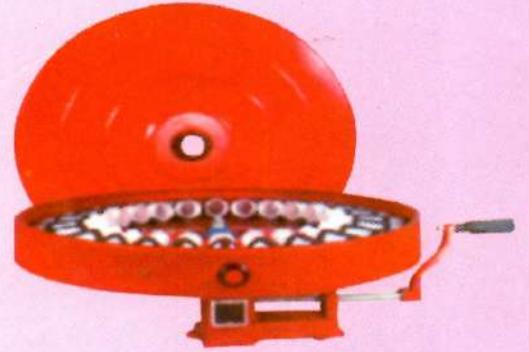

DELUXE MODEL

Hand Operated Centrifuge
12/24 Butyrometers
Heavy Duty Centrifuge

SUPER DELUXE CENTRIFUGE HAND OPERATED:

FOR 24 BUTYROMETERS
HEAVY DUTY CENTRIFUGE
WITH PROTECTIVE COVER

Accessories for
use in 'Gerber'
fat test

Electric Gerber Centrifuge

Dual Purpose For 8/12 Butyrometers
Or 4/6 Solubility Index Tube.
With Timer 0-5 Minutes, Mechanical
Brake & Anti Vibration Rubber Pads

ELECTRIC GERBER CENTRIFUGE

24 Tests. Midi Super Model.
Protective Cover, With Timer
0-5 Minutes, Mechanical Brake.
Anti Vibration Rubber Pads